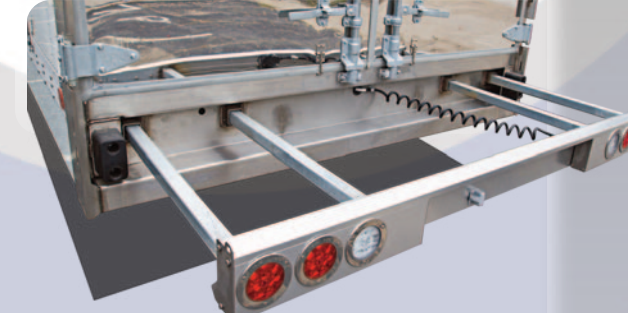

Scuff Plate

Front Wall Track

Interior Lining - White Plywood

Interior Lining - White Vinyl

Interior Lining - Pre-finished Plywood

Back-Up Camera

Sliding Loading Platform (SLP)

Truck Body Features

Moving & Storage Truck Bodies

Moving & Storage Truck Bodies

Other

Popular Moving & Storage Models

Mini-Mover

Movers Body

Freight Body

Pallet Body